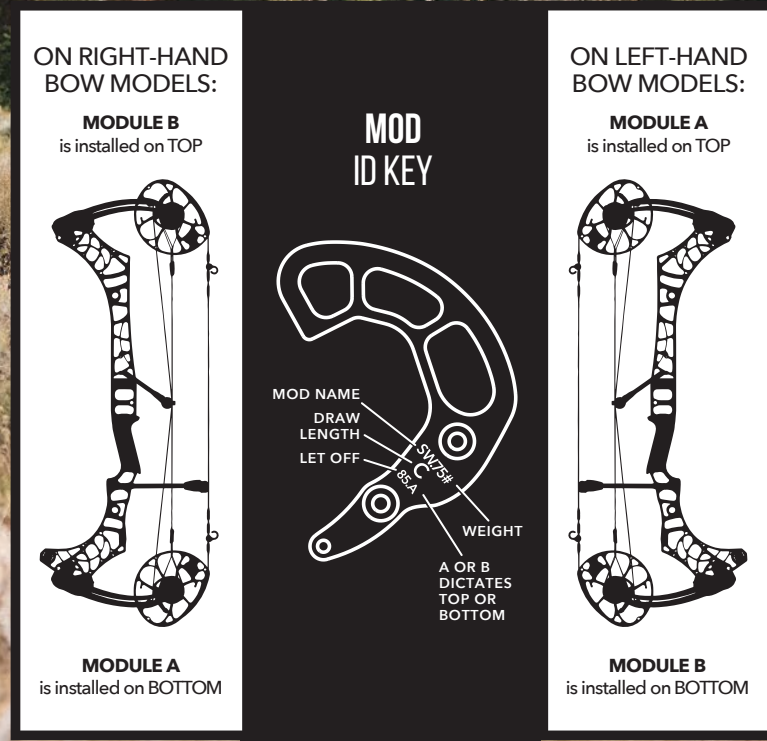

MODS SPEC CHARTS

CONFIDENTIAL INFORMATION AUTHORIZED MATHEWS ARCHERY RETAILERS ONLY

RETAILERS.MATHEWSINC.COM

RETAILERS.MATHEWSINC.COM